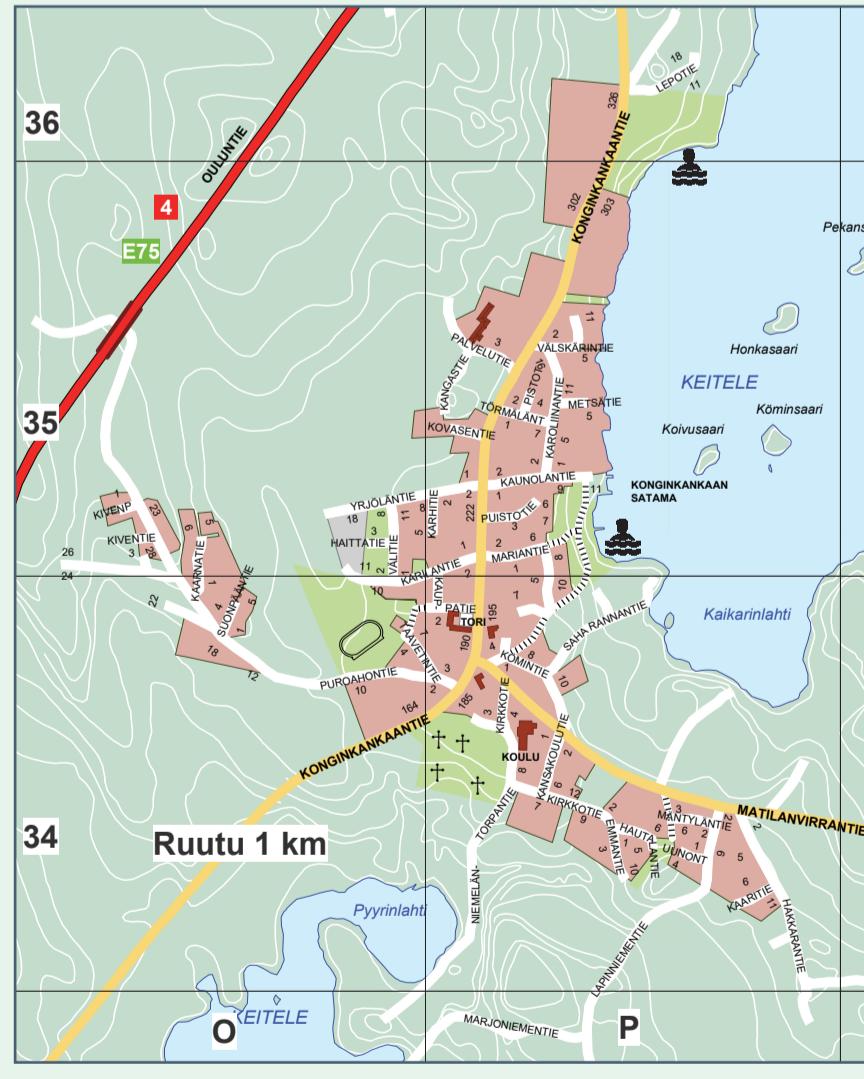

ÄÄNEKOSKI

TAAJAMA-ALUEIDEN KADUNNIMIHAKEMISTO

Table listing street names and their corresponding grid coordinates for the Äänekoski town area. Columns include street names and grid letters/numbers.

SUOLAHTI

Table listing street names and their corresponding grid coordinates for the Suolahti area. Columns include street names and grid letters/numbers.

KONGINKANGAS

SUMIAINEN

HIRVASKANGAS

ROTKOLA/PAATELA

HAJA-ASUTUSALUEEN TIENNIMIHAKEMISTO

Table listing street names and their corresponding grid coordinates for the scattered residential areas. Columns include street names and grid letters/numbers.

Table listing street names and their corresponding grid coordinates for the scattered residential areas. Columns include street names and grid letters/numbers.