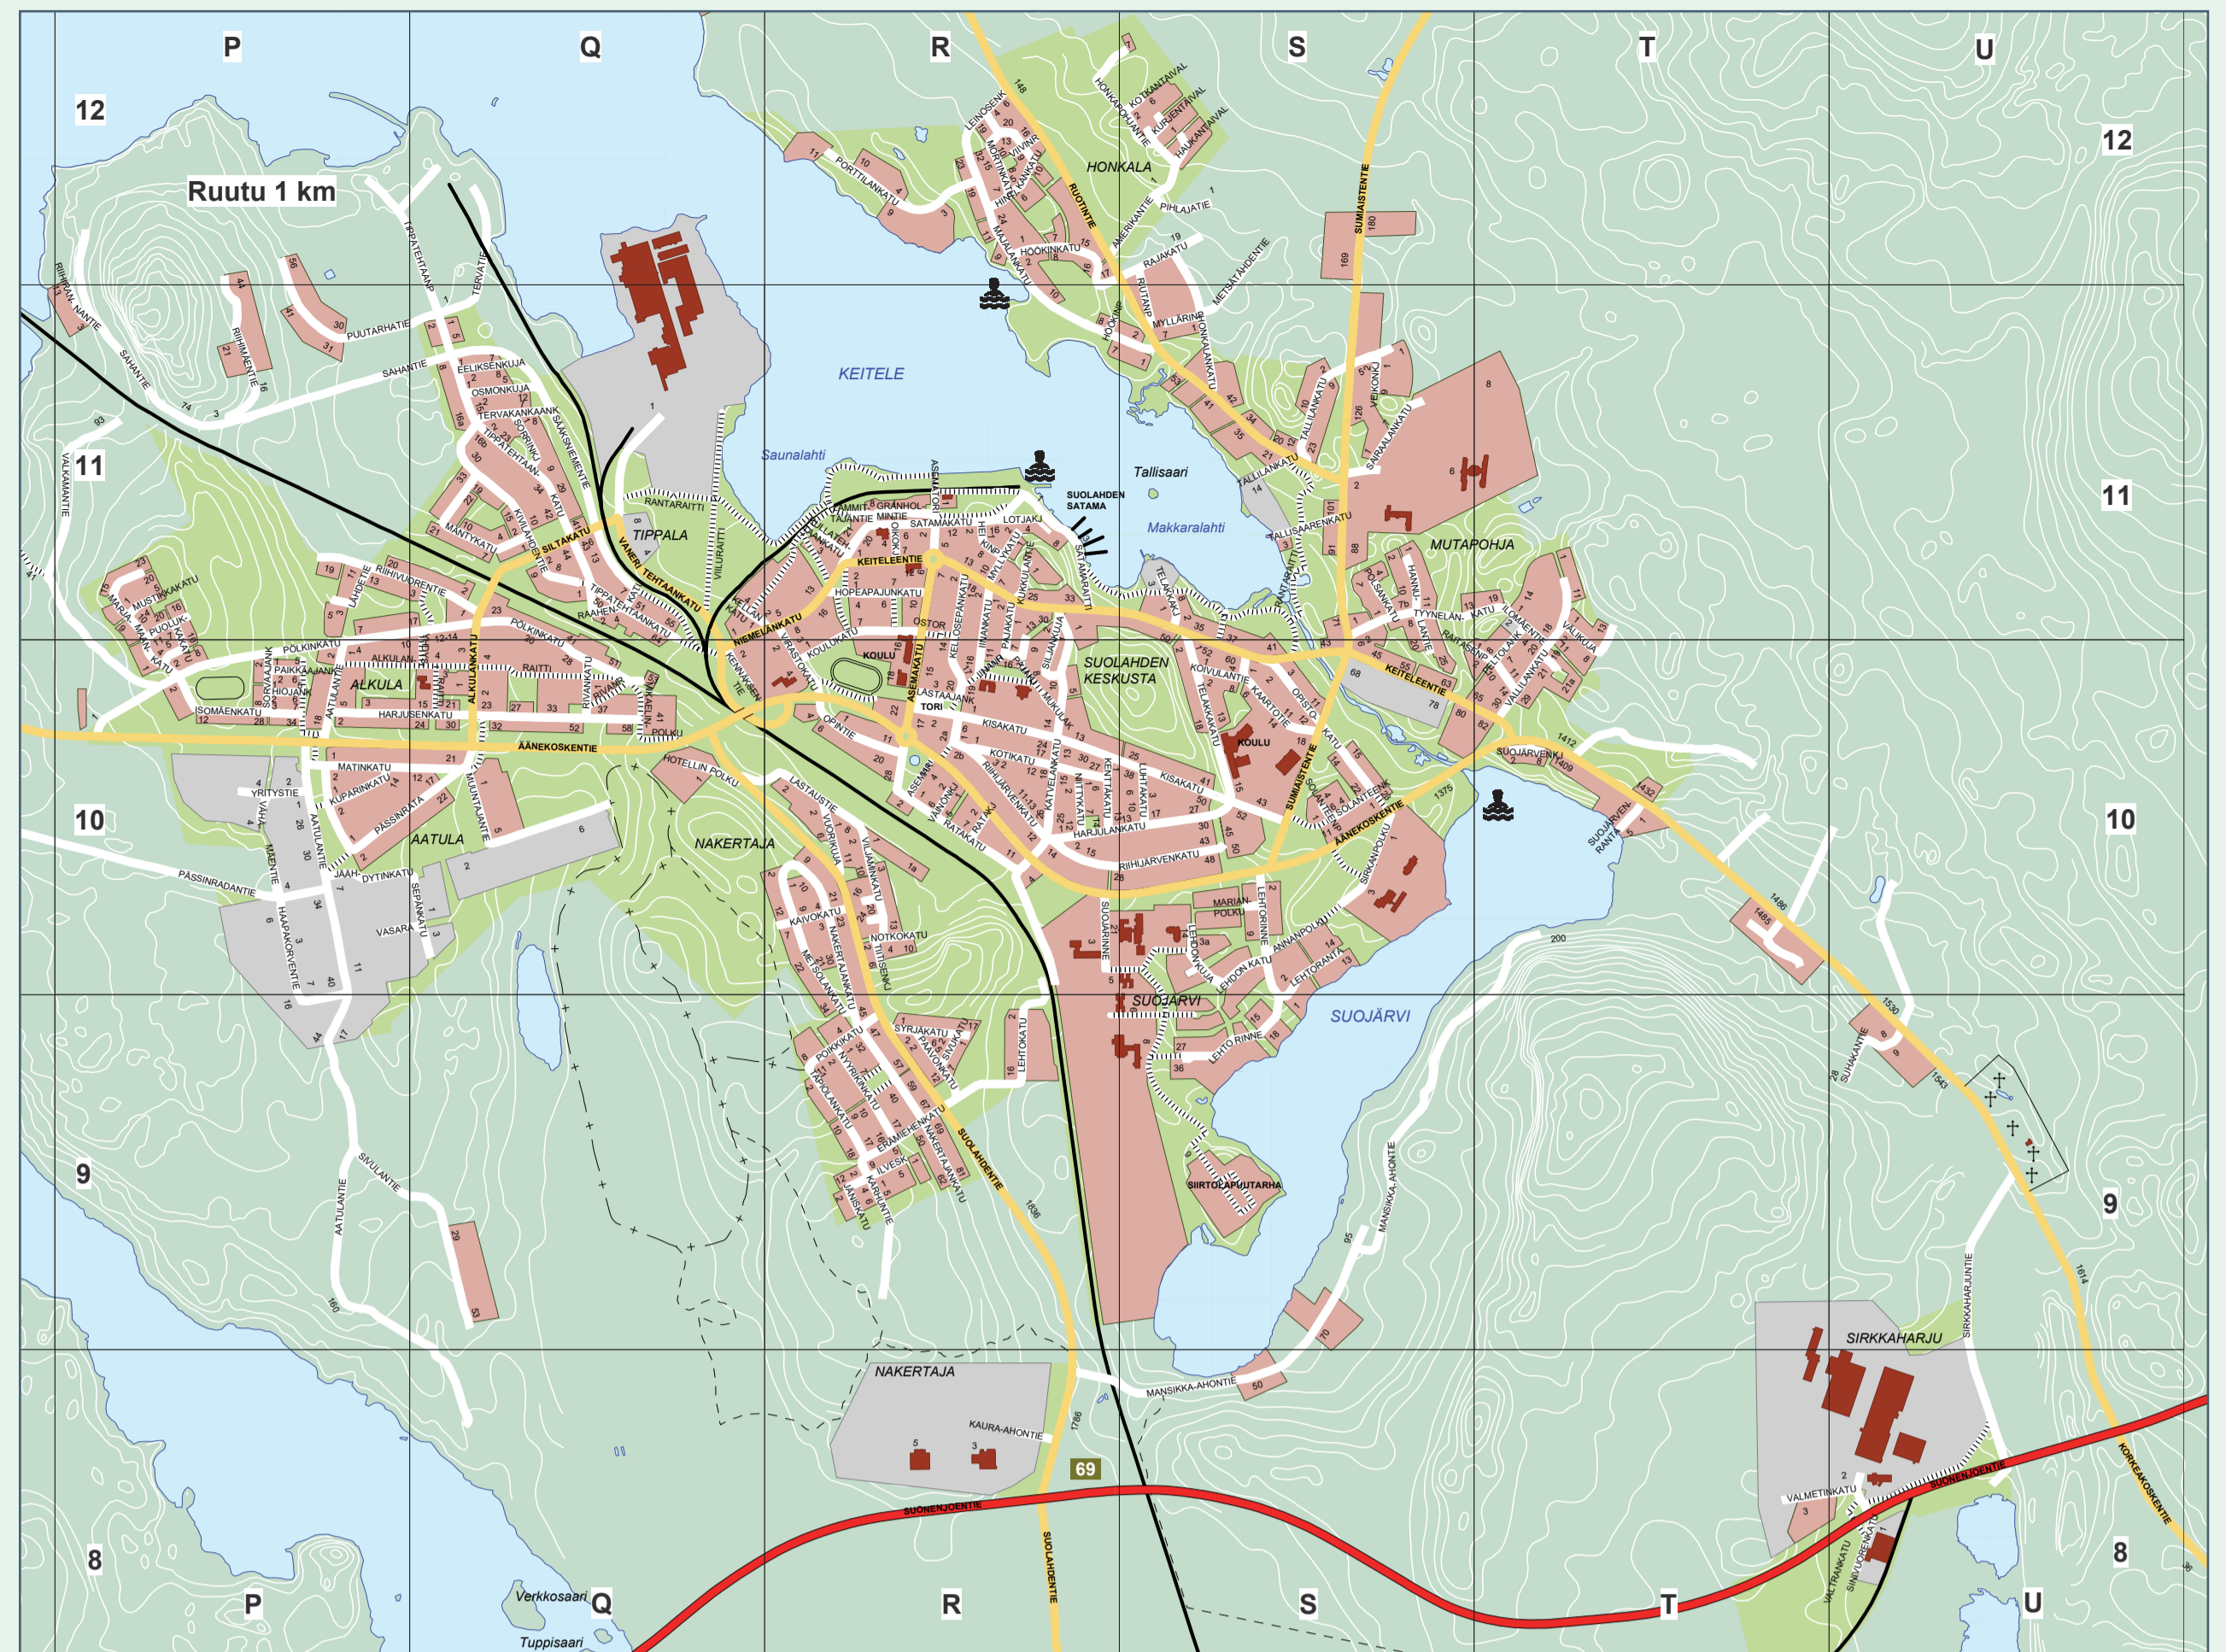

ÄÄNEKOSKI

TAAJAMA-ALUEIDEN KADUNNIMIHAKEMISTO

Table listing street names and their corresponding grid coordinates for the Äänekoski town area. Columns include street names and grid letters/numbers.

SUOLAHTI

Table listing street names and their corresponding grid coordinates for the Suolahti area. Columns include street names and grid letters/numbers.

KONGINKANGAS

SUMIAINEN

HIRVASKANGAS

ROTKOLA/PAATELA

HAJA-ASUTUSALUEEN TIENNIMIHAKEMISTO

Table listing street names and their corresponding grid coordinates for the scattered residential areas. Columns include street names and grid letters/numbers.

Table listing street names and their corresponding grid coordinates for the scattered residential areas. Columns include street names and grid letters/numbers.