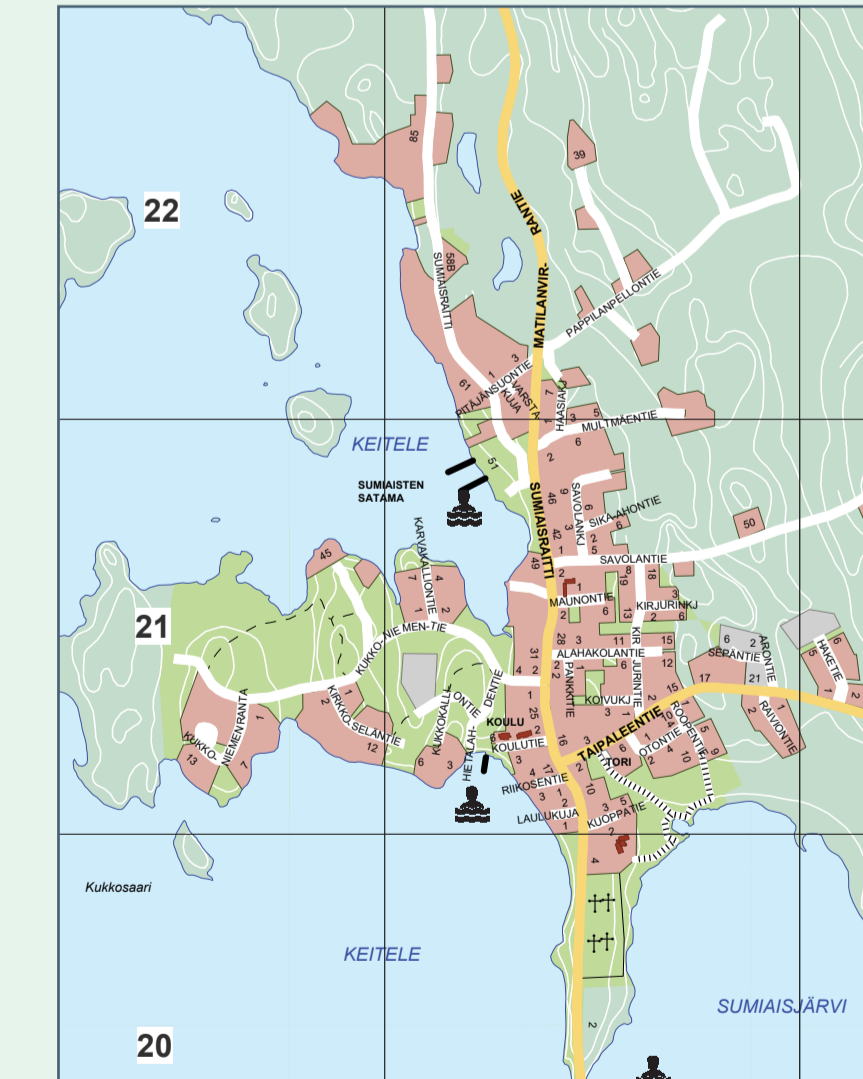

ÄÄNEKOSKI

TAAJAMA-ALUEIDEN KADUNNIMIHAKEMISTO

Table listing street names and their corresponding grid coordinates for the Äänekoski town area. Columns include street names and grid letters/numbers.

SUOLAHTI

Table listing street names and their corresponding grid coordinates for the Suolahti area. Columns include street names and grid letters/numbers.

KONGINKANGAS

SUMIAINEN

HIRVASKANGAS

ROTKOLA/PAATELA

HAJA-ASUTUSALUEEN TIENNIMIHAKEMISTO

Table listing street names and their corresponding grid coordinates for the scattered residential areas. Columns include street names and grid letters/numbers.

Table listing street names and their corresponding grid coordinates for the scattered residential areas. Columns include street names and grid letters/numbers.