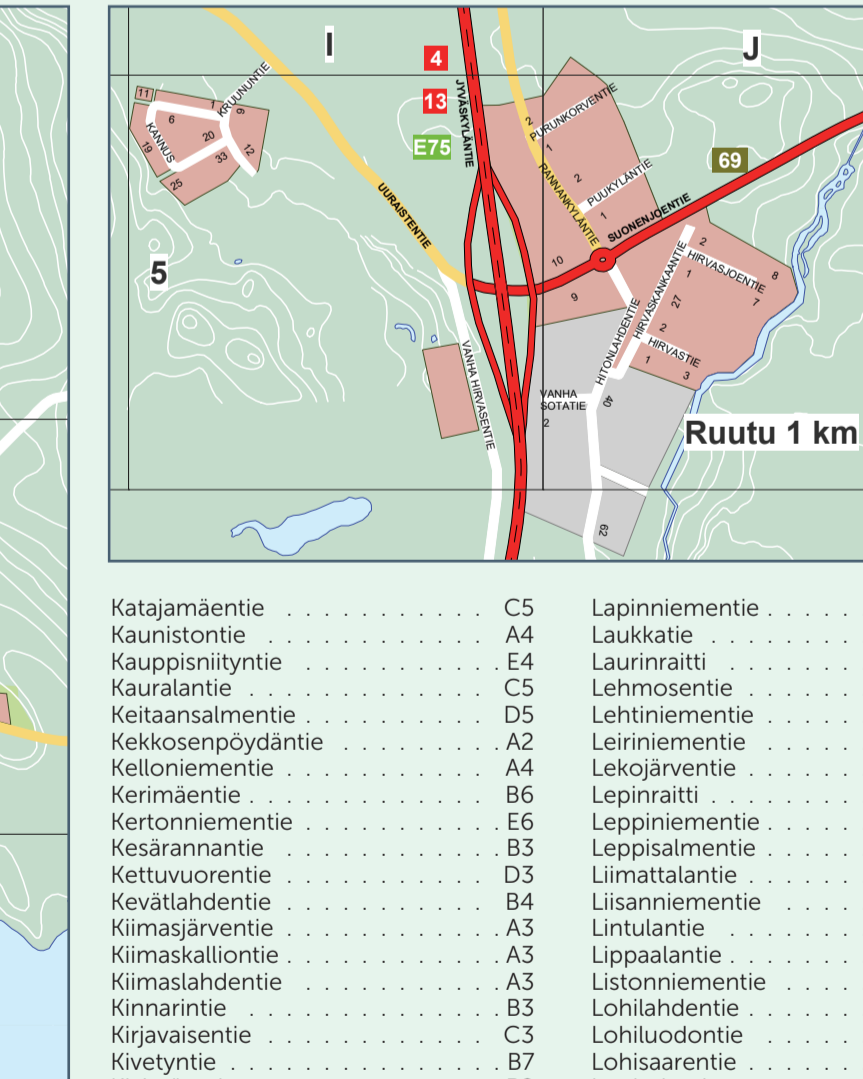

ÄÄNEKOSKI

TAAJAMA-ALUEIDEN KADUNNIMIHAKEMISTO

Table listing street names and their corresponding grid coordinates for the Äänekoski town area. Columns include street names and grid letters/numbers.

SUOLAHTI

Table listing street names and their corresponding grid coordinates for the Suolahti area. Columns include street names and grid letters/numbers.

KONGINKANGAS

SUMIAINEN

HIRVASKANGAS

ROTKOLA/PAATELA

HAJA-ASUTUSALUEEN TIENNIMIHAKEMISTO

Table listing street names and their corresponding grid coordinates for the scattered residential areas. Columns include street names and grid letters/numbers.

Table listing street names and their corresponding grid coordinates for the scattered residential areas. Columns include street names and grid letters/numbers.